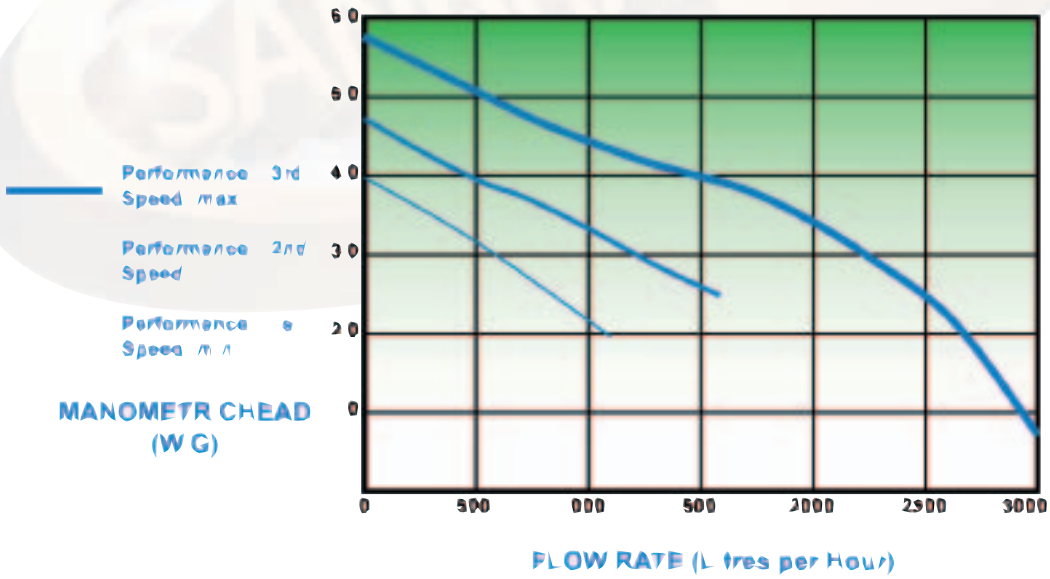

TRSA 15/6 PERFORMANCE CURVES

PERFORMANCE CURVE

Gate Type Pump Valves C

Size	Code	Pack Qty	Price
3/4"	771042	50	
1"	771043	50	

Ball Type Pump Valves FI

Size	Code	Pack Qty	Price
3/4"	771156	50	
1"	771157	50	

Ball Type Pump Valves C

Size	Code	Pack Qty	Price
3/4"	771052	30	
1"	771053	30